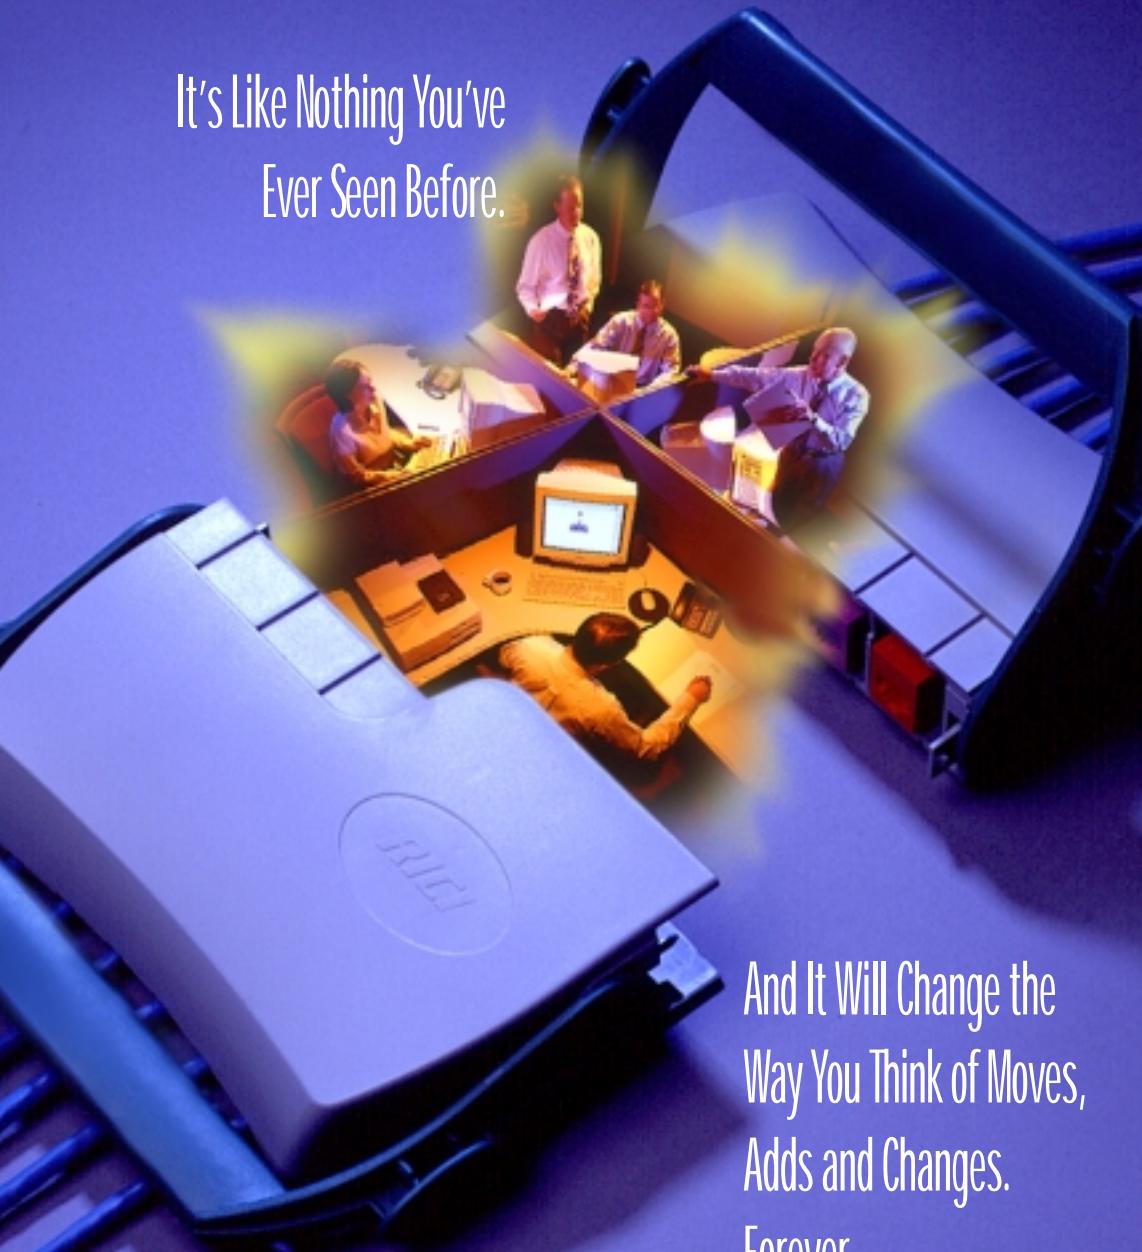

It's Like Nothing You've  
Ever Seen Before.

it's all about  
**DATA**  
**INTEGRITY**

And It Will Change the  
Way You Think of Moves,  
Adds and Changes.  
Forever.

Tired of endless recabling expenses and the time loss caused by routine moves, adds and changes? The truly unique RICI® (Rapid Inter-Connect Interface)\* from Molex Premise Networks enables you to easily disconnect your work area outlets from the closet feeder cables. So if you need to move a block of cubicles, or tear out a few walls, there's no need to pull and punch down new cables. RICI puts you in control.

And with RICI's integral shell and tuned jack/plug design, you're always assured of maximum data throughput. A RICI consolidation point also exceeds the EIA/TIA 568a TSB-75 Cat 5E performance standards.